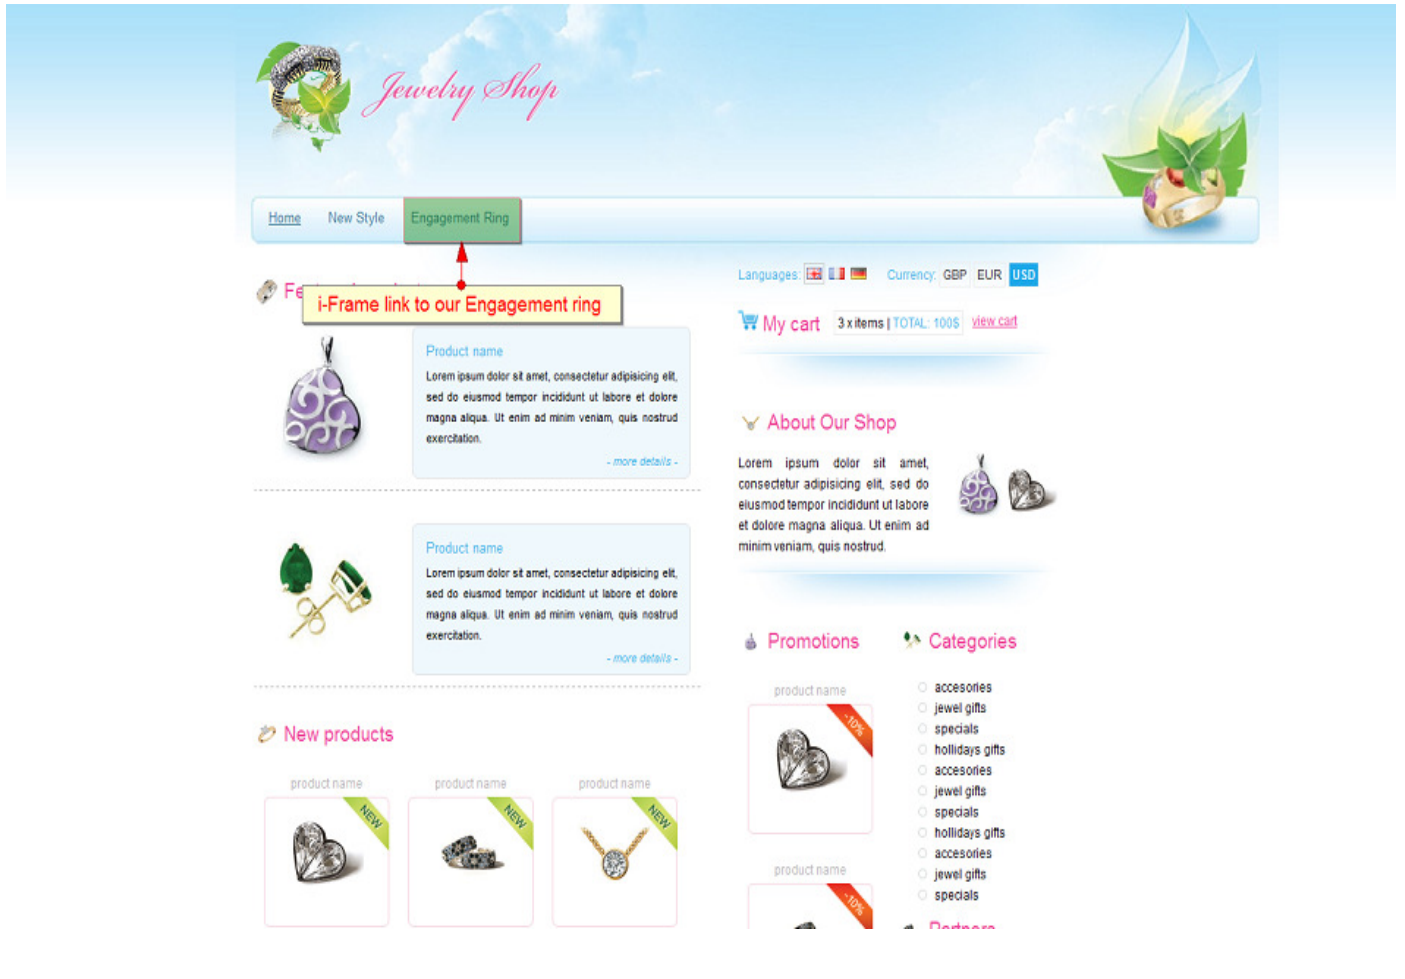

7. Once our iFrame link is set to appear under your websites, then any customer that click the link would instantly access all of Overnight styles – without ever leaving your site. Please go to our sample site to see how it works.
  <http://www.overnightmountings.com/Jewelry-Store>

8. All operating systems and web applications are different and if you are not familiar with adding links or i-Frames to your website, this step will require some technical support on your end.